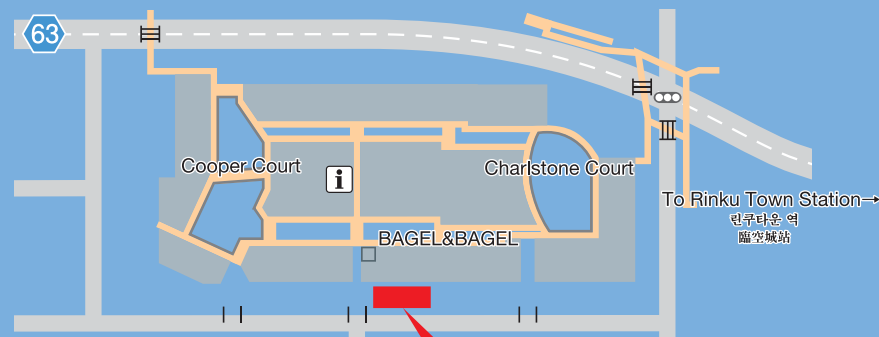

환승객에게 매우 편리합니다.
 剛好轉機旅客能方便快捷地進行購物!!

BUS STOP INFORMATION

버스 정류장 안내
 巴士站資訊

KANSAI INTERNATIONAL AIRPORT

RINKU PREMIUM OUTLETS®

Drop off point is International departure floor on 4F.

하차장은 4층 국제선 출발 플로어입니다.
 下車處是 4 層國際航線出發大廳。

Sky Shuttle Bus Timetable

DAILY OPERATION

매일 운행 每日行駛

셔틀버스 시간표 接駁巴士時刻表

Weekdays (Monday - Friday) 평일 平日					
Passenger Terminal Building 1F 여객 터미널 1층 旅客候機樓 1層 Bus Stop No.12	Airport Observation Hall 간사이공항 전망홀 關西機場觀覽大廳	Rinku Premium Outlets® 린쿠 프리미엄 아울렛 臨空 PREMIUM OUTLETS 購物商城		Airport Observation Hall 간사이공항 전망홀 關西機場觀覽大廳	Passenger Terminal Building 4F 여객 터미널 4층 旅客候機樓 4層
9:40	9:48	10:00	10:05	10:17	10:23
10:40	10:48	11:00	11:05	11:17	11:23
11:40	11:48	12:00	12:05	12:17	12:23
12:40	12:48	13:00	13:05	13:17	13:23
13:40	13:48	14:00	14:05	14:17	14:23
14:40	14:48	15:00	15:05	15:17	15:23
15:40	15:48	16:00	16:05	16:17	16:23
16:40	16:48	17:00	17:05	17:17	17:23
17:40	17:48	18:00	18:05	18:17	18:23
18:40	18:48	19:00	19:05	19:17	19:23
			20:00	20:12	20:18